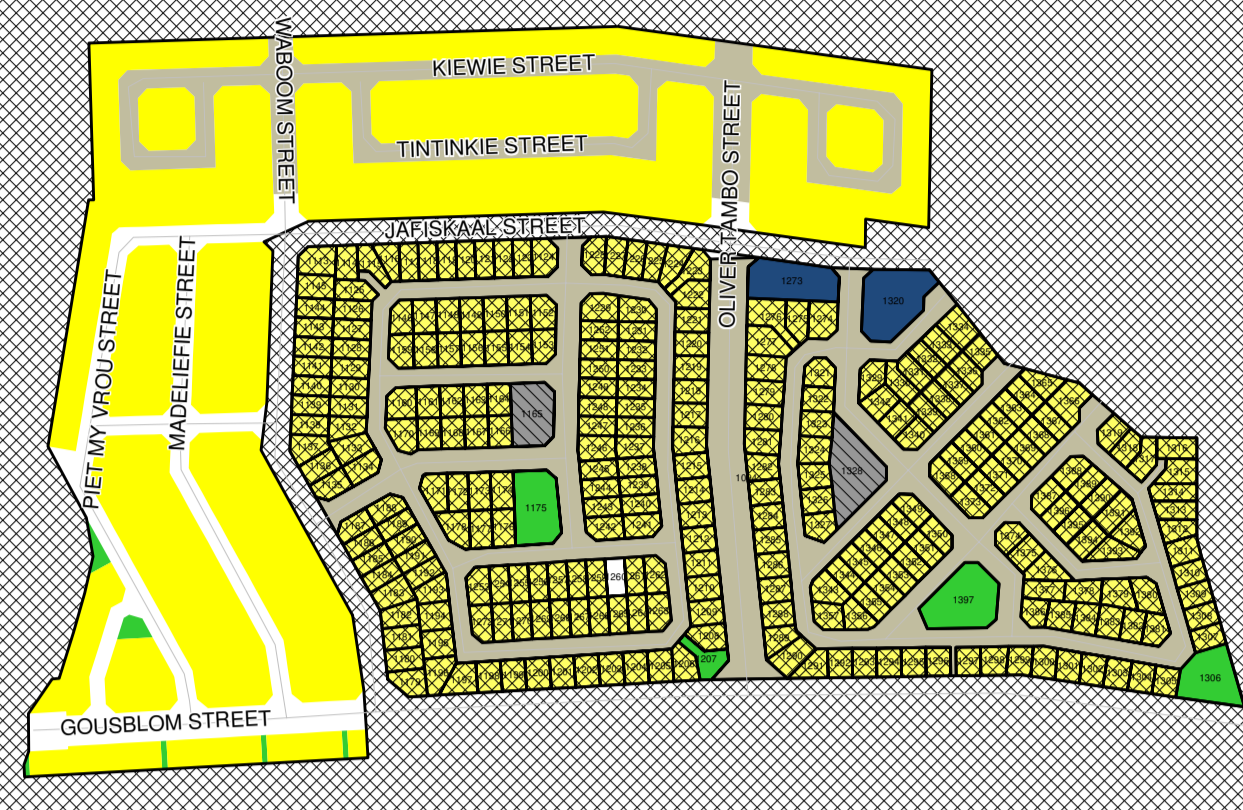

# PRINCE ALFRED'S HAMLET ZONINGS

1 : 4000  
0 60 120 m

- Legend**
- Registered in Deeds Office
  - Roads with Names
  - Zoning Aug 2019
  - Zoning 21 Aug 2019 - not registered
  - Agricultural I
  - Authority
  - Business I
  - Business I/Business VI
  - Business II
  - Community I
  - Community II
  - Community III
  - Community IV
  - General Residential II
  - General Residential III
  - General Residential IV
  - Industrial I
  - Industrial II
  - Open Space I
  - Open Space IV
  - Residential I
  - Rural Residential I
  - Single Residential I
  - Single Residential II
  - Transport II
  - Transport III
  - Undetermined
  - Zoning 21 Aug 2019
  - Agricultural I
  - Agricultural I / Business II / General Residential V
  - Agricultural I / Resort I
  - Agricultural I/Agricultural II
  - Agricultural I/Business II
  - Agricultural I/Community I
  - Agricultural I/General Residential V
  - Agricultural I/Industrial II
  - Agricultural I/Open Space IV
  - Agricultural I/Resort I
  - Agricultural I/Rural Residential I
  - Agricultural I/Single Residential I
  - Agricultural II
  - Authority
  - Business I
  - Business I/Business VI
  - Business I/Transport II
  - Business II
  - Business III
  - Business IV
  - Business VI
  - Community I
  - Community I/Community II
  - Community II
  - Community III
  - Community III/Agricultural I
  - Community IV
  - General Residential II
  - General Residential III
  - General Residential IV
  - General Residential V
  - Industrial I
  - Industrial II
  - Industrial IV
  - Open Space I
  - Open Space I/Single Residential I
  - Open Space II
  - Open Space III
  - Open Space IV